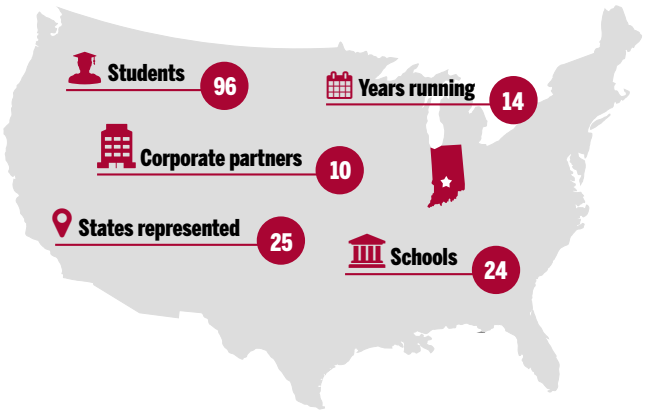

#NDCC25

2025 National Diversity Case Competition

at a glance

Average student GPA
3.52

- African American
- Asian
- Hispanic
- Two or more races
- Caucasian

57% Identify as Women

43% Identify as Men

KELLEY
SCHOOL OF BUSINESS