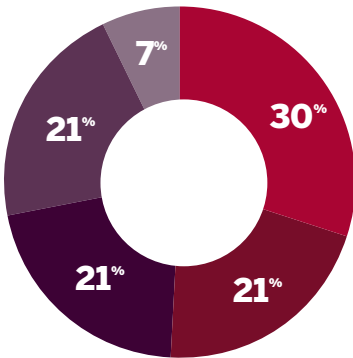

#NDCC25

2025 National Diversity Case Competition

at a glance

Average student GPA
3.52

- African American
- Asian
- Hispanic
- Two or more races
- Caucasian

57% Identify as Women

43% Identify as Men

KELLEY
SCHOOL OF BUSINESS