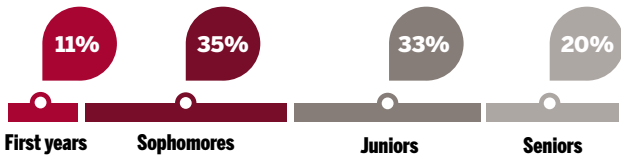

#NDCC25

2025 National Diversity Case Competition

at a glance

Average student GPA
3.52

- African American
- Asian
- Hispanic
- Two or more races
- Caucasian

57% Identify as Women

43% Identify as Men

KELLEY
SCHOOL OF BUSINESS