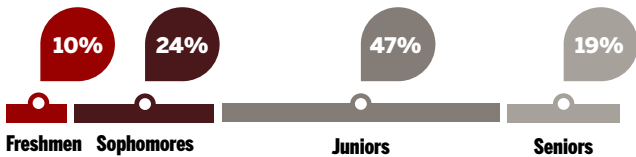

# 2023 National Diversity Case Competition

at a glance

Average student GPA  
**3.62**

**57%** Identify as Women

**43%** Identify as Men

Numbers reflect 2022 NDCC participant data

**KELLEY**  
SCHOOL OF BUSINESS