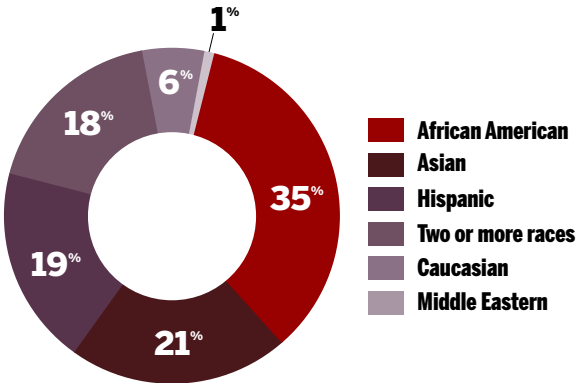

# 2023 National Diversity Case Competition

at a glance

Average student GPA  
**3.62**

**57%** Identify as Women

**43%** Identify as Men

Numbers reflect 2022 NDCC participant data

**KELLEY**  
SCHOOL OF BUSINESS