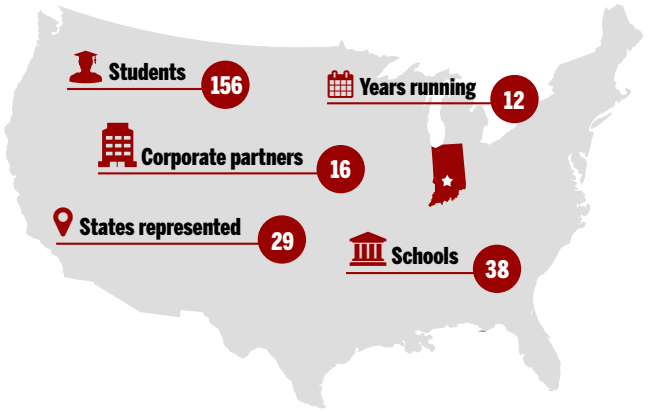

#NDCC23

# 2023 National Diversity Case Competition

at a glance

Average student GPA  
**3.62**

**57%** Identify as Women

**43%** Identify as Men

Numbers reflect 2022 NDCC participant data

**KELLEY**  
SCHOOL OF BUSINESS